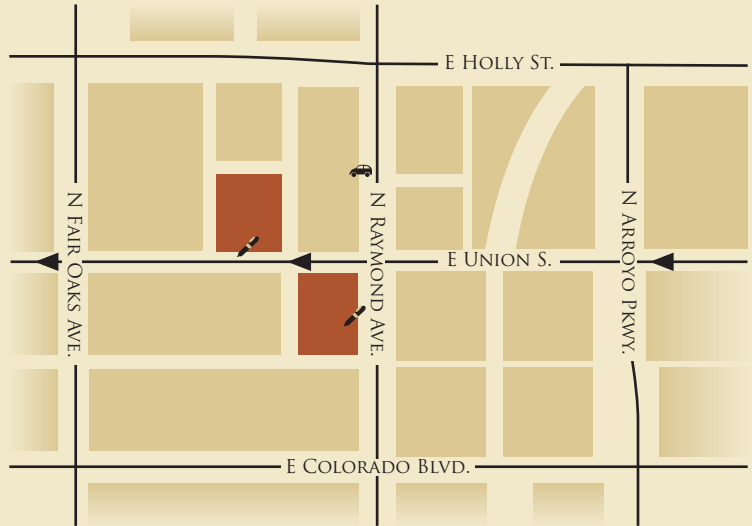

From the 110 N:

- Head NORTH on CA 110
- CA 110 turns into Arroyo Pkwy.
- Approx. 1 mile, LEFT on Colorado Blvd.
- RIGHT on Raymond Ave.

From the 134 E:

- Head EAST on CA 134
- Exit Marengo Ave/Fair Oaks
- RIGHT on Raymond

From the 210 S:

- Head SOUTH on I-210
- Exit LEFT Pasadena/Colorado Blvd.
- LEFT on Colorado Blvd.
- LEFT on Raymond Ave.

Valet Parking \$10

Chado Tea Room
79 N Raymond

Contact RVM to RSVP:

(626) 792-8220 x106 or